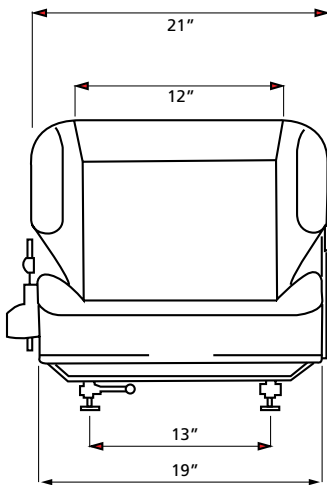

TY-1

TECHNICAL DATA

Semi suspension seat
 INCLUDES SEAT BELT (not pictured)
 Vinyl

COMPLETE SEAT

PVC (vinyl)
 PART #

Seat with seatbelt, no switch 1014000C
 Seat with seatbelt and switch 89199586

ACCESSORIES

PVC (vinyl)
 PART #

Switch 66677046
 Retractable seatbelt black 51034
 Retractable seatbelt red 1013030CR / optional
 Set of rails included
 Operator's manual case included
 Seat belt ext. 24 inch/60 cm 1013030CL

66677046

51036 (450 mm)
 51035 (500 mm)

51034

1013030CR

50997

1013030CL

1021030C-E

© copyright 2012