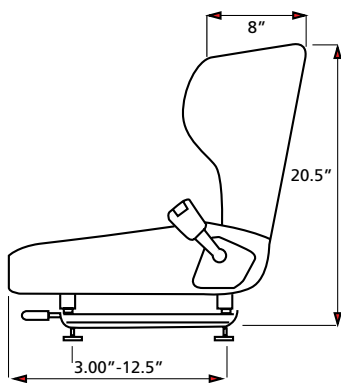

TY-1

TECHNICAL DATA

Semi suspension seat
 INCLUDES SEAT BELT (not pictured)
 Vinyl

COMPLETE SEAT

PVC (vinyl)
 PART #

Seat with seatbelt, no switch 1014000C
 Seat with seatbelt and switch 89199586

ACCESSORIES

PVC (vinyl)
 PART #

Switch 66677046
 Retractable seatbelt black 51034
 Retractable seatbelt red 1013030CR / optional
 Set of rails included
 Operator's manual case included
 Seat belt ext. 24 inch/60 cm 1013030CL

66677046

51036 (450 mm)
 51035 (500 mm)

51034

1013030CR

50997

1013030CL

1021030C-E

© copyright 2012